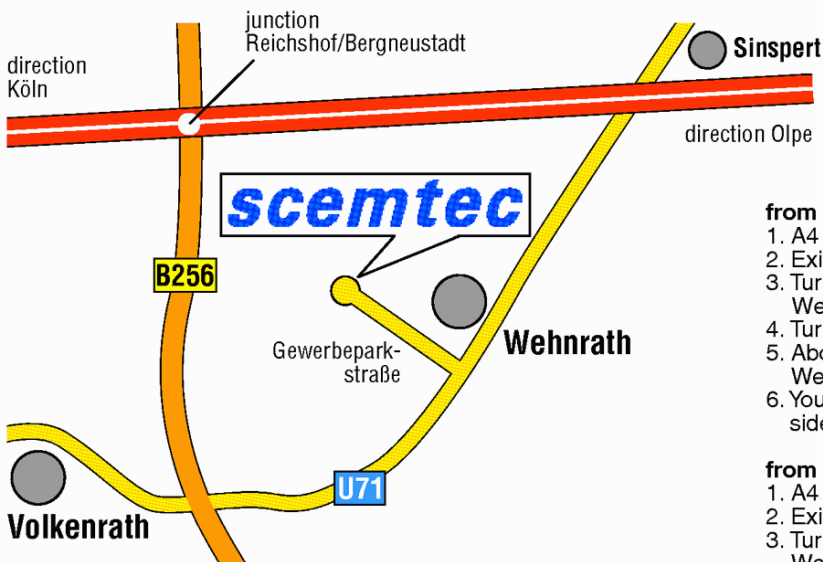

SCEMTEC
Transponder Technology GmbH
 Gewerbeparkstraße 20
 51580 Reichshof-Wehrath
 Phone: +49 (0) 22 65/9 96-0
 Fax: +49 (0) 22 65/9 96-2 99
 E-Mail: info@scemtec.com

SCEMTEC
Hard- und Software für
Mess- und Steuerungstechnik GmbH
 Gewerbeparkstraße 20
 51580 Reichshof-Wehrath
 Phone: +49 (0) 22 65/9 96-0
 Fax: +49 (0) 22 65/9 96-2 99
 E-Mail: info@scemtec.com

SCEMTEC
Sensor Technology GmbH
 Gewerbeparkstraße 20
 51580 Reichshof-Wehrath
 Phone: +49 (0) 22 65/9 96-7 02
 Fax: +49 (0) 22 65/9 96-7 99
 E-Mail: info@scemtec.com

from Cologne:

1. A4 direction Olpe
2. Exit Reichshof/Bergneustadt
3. Turn right, follow B256 to the next exit Volkenrath/Wehrath
4. Turn left to Wehrath
5. About 1 km turn left again (industrial estate Wehrath)
6. You will find Scemtec at the end of the street (right side)

from Olpe:

1. A4 direction Cologne
2. Exit Reichshof/Bergneustadt
3. Turn right, follow B256 to the next exit Volkenrath/Wehrath
4. Turn left to Wehrath
5. About 1 km turn left again (industrial estate Wehrath)
6. You will find Scemtec at the end of the street (right side)