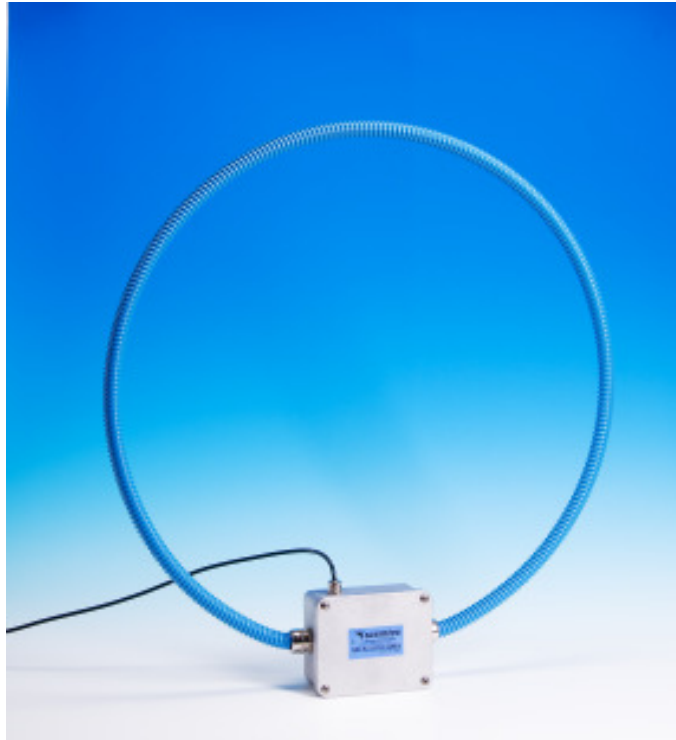

Antenna

open antenna for SHL-2100 and SIR-2710

13.56 MHz Open Loop antenna SAT-A11-LR-O-13MHz

- Open loop antenna, made of copper tube.
(connection to long-range reader/writer SHL-2100 and mid-range reader/writer SIR-2710)

<u>Type</u>	<u>Info</u>	<u>Size</u>	<u>Availability</u>
SAT-A11-LR-O-13MHz	Open Loop antenna with Matching Circuit	d = 60 cm	standard

SAT-A11-LR-O-13MHz **Order-No.: 400.4000**

Prices are net ex works, postage and packing extra